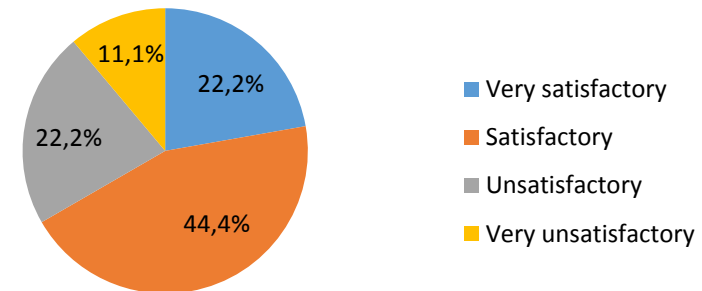

**Results of students satisfaction survey with internship**  
**Master in Translational Biomedical Research**  
**Course 2016-2017**

**19% participation answer**

**Your welcome process and integration has been:**

**The formative project and the tasks carried out during the practicum were related to the classes?**

**The attention given by your practicum director has been:**

**The attention given by your academic director in the VHIR has been:**