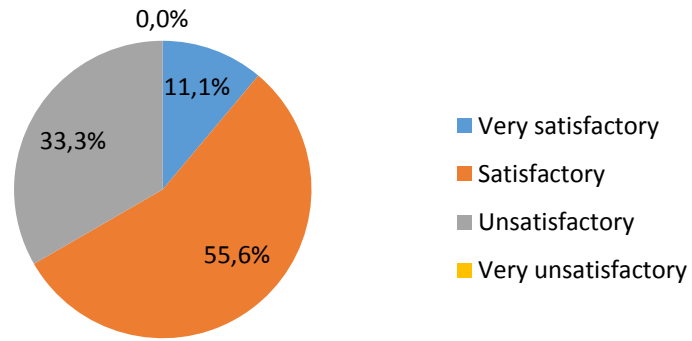

# Results of students satisfaction survey with internship

## Master in Translational Biomedical Research

### Course 2016-2017

19% participation answer

Do you consider that you have developed professional skills in the practicum that will improve your future integration into the labour market?

The management and support given by the Academic Affairs Office has been: