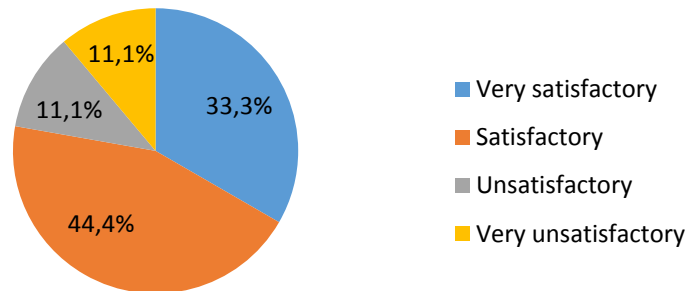

**Results of students satisfaction survey with internship**  
**Master in Translational Biomedical Research**  
**Course 2016-2017**

**19% participation answer**

**Your welcome process and integration has been:**

**The formative project and the tasks carried out during the practicum were related to the classes?**

**The attention given by your practicum director has been:**

**The attention given by your academic director in the VHIR has been:**