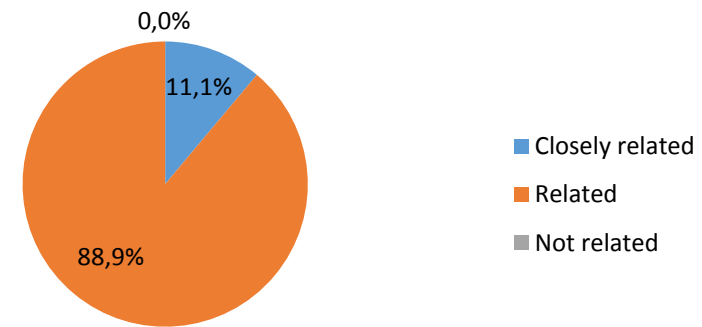

**Results of students satisfaction survey with internship**  
**Master in Translational Biomedical Research**  
**Course 2016-2017**

**19% participation answer**

**Your welcome process and integration has been:**

**The formative project and the tasks carried out during the practicum were related to the classes?**

**The attention given by your practicum director has been:**

**The attention given by your academic director in the VHIR has been:**