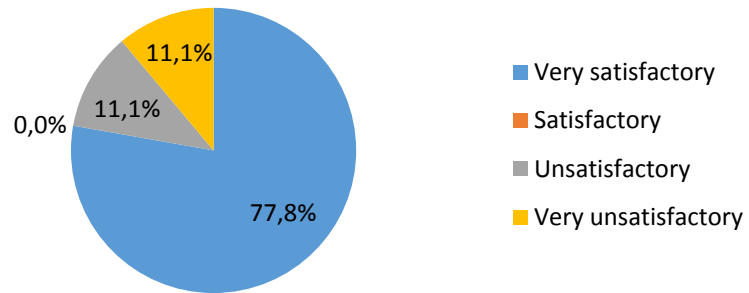

**Results of students satisfaction survey with internship**  
**Master in Translational Biomedical Research**  
**Course 2016-2017**

**19% participation answer**

**Your welcome process and integration has been:**

**The formative project and the tasks carried out during the practicum were related to the classes?**

**The attention given by your practicum director has been:**

**The attention given by your academic director in the VHIR has been:**